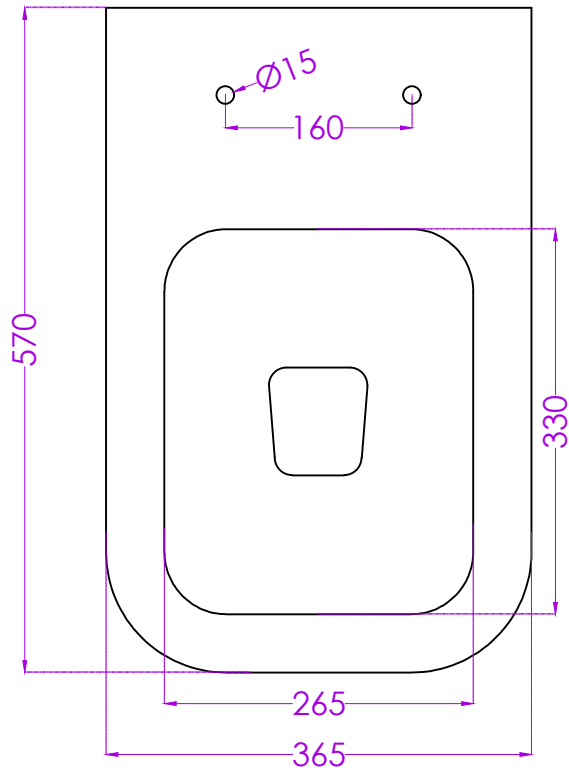

FUSION GERM FREE G4564AMPW0000

WALL HUNG WATER CLOSET

JOHNSON

PLAN

SIDE

BACK