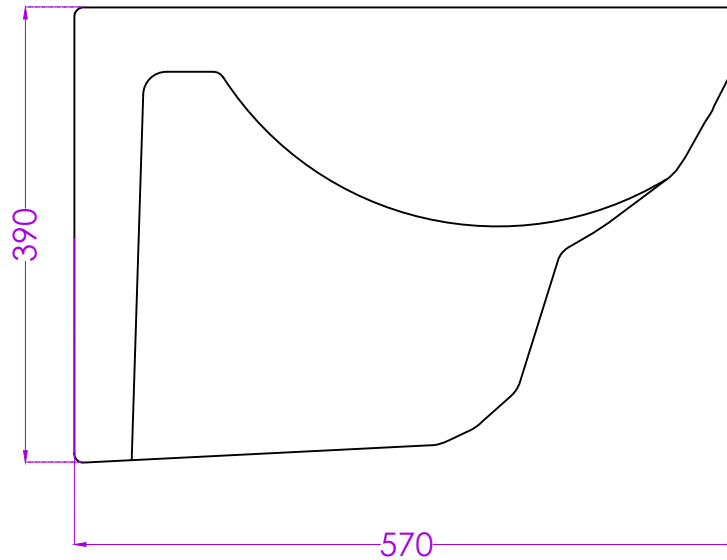

FUSION GERM FREE G4564AMPW0000

WALL HUNG WATER CLOSET

JOHNSON

PLAN

SIDE

BACK