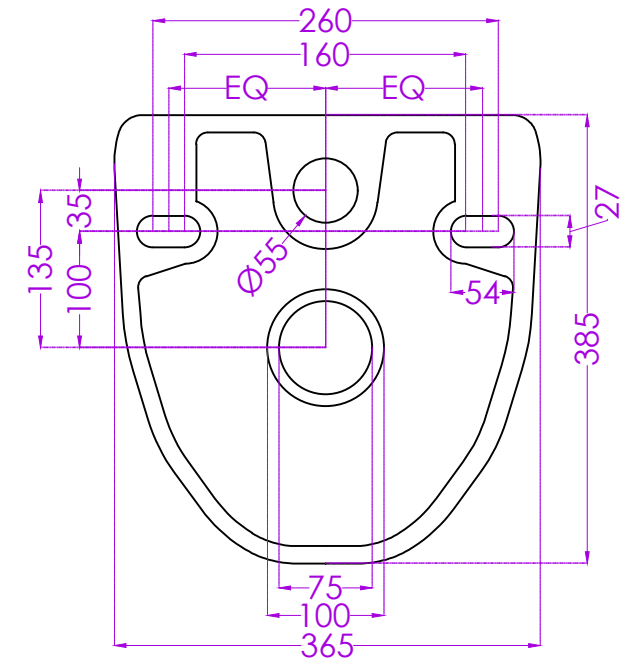

FUSION GERM FREE G4564AMPW0000

WALL HUNG WATER CLOSET

JOHNSON

PLAN

SIDE

BACK